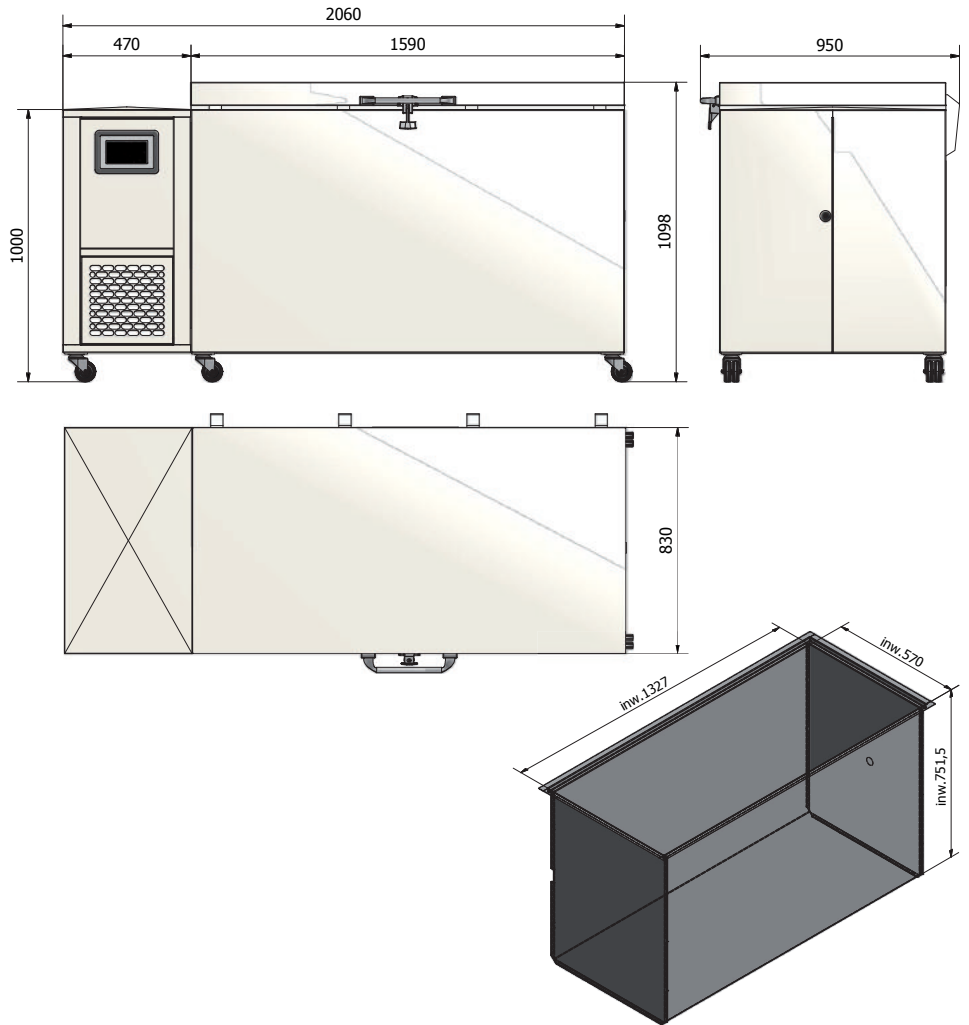

Type	Chest
Volume total	568,5 litre
Storage capacity 2" boxes	468
External dimensions	2060 x 950 x 1098 mm
Internal dimensions	1327 x 570 x 751 mm
Compartments / Inner doors	1/2
Main door	With lock and keys
Inner doors	Forex
Material internal / external	Stainless Steel/Epoxy Coated steel
Placed on	Heavy duty castors, in front with brakes
Insulation	Polyurethane
Cooling	Two (2) cascade connected compressors
Refrigerants	First stage: R455A/Second stage: R170
Condenser	Air-cooled
Temperature adjustments	-50°C till -86°C (other range; on request)
Controller	Web-based
Display	7" Touchscreen
Temperature history	On display with scroll function
Data storage	At least 12 months
Temperature sensors	PT1000
Backup battery	Alarming and monitoring during power failure
Alarming	Optical and acoustic, but also possible via E-Mail
Communication	Telephone dialling activation system Potential (Voltage) free contact RJ45 (Ethernet) connection USB connection
Software	I-freeze
CO <sub>2</sub> -backup system	Partially prepared
Transit/vacuum release	Ø 26 mm
Cable entry ports	Two (2)
Compressor room	Well-arranged layout and very easy filter exchange
Requirements	220/240 VAC, 50 Hz, fuse 16 Amp. slow
Power and current rating	800 VA/790 W/3,0 Amp.
Energy consumption	10,84 kWh/24h
Heat exchange	0,42 kW/h
Noise level	52 dBA
Net weight	335 kg
CE certified	EN61010-1:2010, EN60601-1-2:2007

**SIDE ACCESS STAINLESS STEEL RACKS\***

Model #	# Racks	# Boxes per rack	Total boxes 133x133	Total plates 128x85	Max. height box
VRE-20-35	60	20	-	1200	35 mm
VRE-14-50	60	14	-	840	50 mm
VRS-13-53	36	13	468	-	53 mm
VRS-9-76	36	9	324	-	76 mm
VRS-7-100	36	7	252	-	100 mm

**SIDE ACCESS ALUMINUM RACKS\***

Model #	# Racks	# Boxes per rack	Total boxes 133x133	Total plates 128x85	Maximum height box
VRA-14-50	60	14	-	840	50 mm
VRA-13-53	36	13	468	-	53 mm
VRA-9-76	36	9	324	-	76 mm
VRA-7-100	36	7	252	-	100 mm
VRA-FLX	36	Flexible	Flexible	Flexible	Flexible